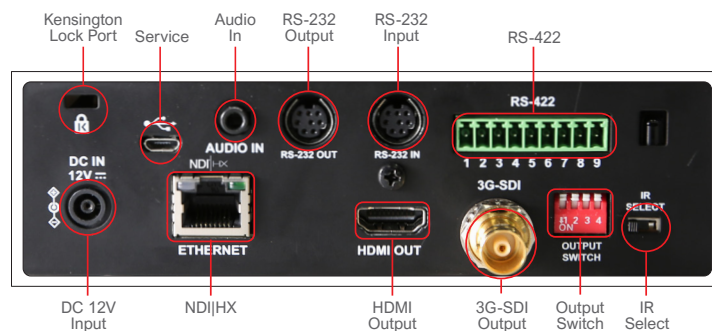

I/O Connections

Lumens®

Lumens Integration, Inc.
4116 Clipper Court
Fremont, CA, 94538
Phone: +1-866-600-0988
Fax: +1-510-252-1389

Lumens Europe
De Nayerstraat 17 9470
Denderleeuw Belgium
Phone : +32-473-58-38-95
Fax : +32-2-452-76-00

www.MyLumens.com